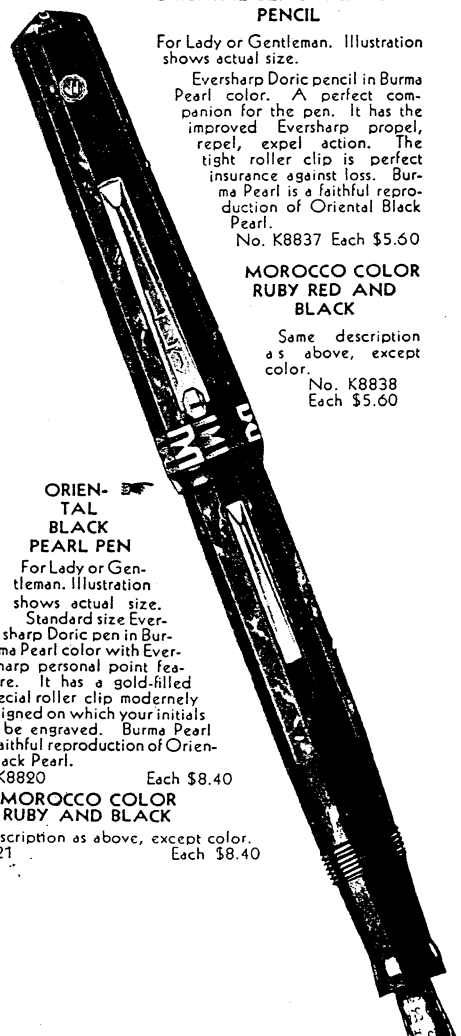

WAHL - EVERSHARP

PENS DORIC PENCILS

PEN AND PENCIL SET FLASHING EBONY BLACK—WITH CLIPS

For Lady or Gentleman. See full size illustration below.

Eversharp Doric standard size pen and pencil set. The pen has the Eversharp personal point feature and the pencil has the propel, repel, expel action. The pen is twelve sided and the pencil ten. The color is a flashing ebony black. A gift anyone will appreciate.

The new moderne gift box greatly enhances the contents.
No. K8799 Per Set $14.00

LADIES' SET WITH RINGS INSTEAD OF CLIPS

Same size pen and pencil also same description as above, except with rings in place of clips.
No. K8800 Per Set $14.00

PEN AND PENCIL SET MOROCCO COLOR— RUBY RED AND BLACK

For Lady or Gentleman. See full size illustration below.

Standard size Eversharp pen and pencil set in Morocco. Your initials engraved on the moderne clips of these beautifully colored creations add distinction and identify the set as your very own. The pen like all other Doric pens has the personal point feature. The pencil has propel, repel, expel action. This set is also unconditionally guaranteed for life.

In gold and black, champagne lined gift box.
No. K8801 Per Set $14.00

Engraving Charge

Your initials engraved on Clips in Doric style 50c List, for each clip.

THE
WORLD'S
MOST BEAUTIFUL
PEN AND PENCIL

Your Choice of Colors

- Morocco—Ruby Red & Black, Blended.
- Kashmir—Jade Green & Black, Blended.
- Oriental Black Pearl.
- Flashing Black Ebony.

FLASHING BLACK EBONY PENCIL WITH CLIP

For Lady or Gentleman. Illustration shows full size.

Eversharp Doric pencil in flashing ebony black. Styled to match its companion, the Eversharp Doric pen, perfectly. It has the exclusive Eversharp propel, repel, expel action and like all Doric pencils is unconditionally guaranteed for life.